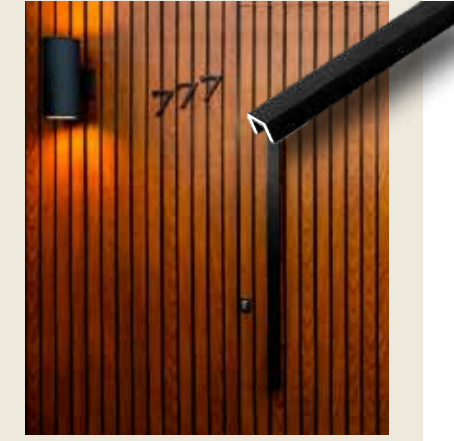

UNIVERSAL 4+4

UNIVERSAL 140

CLICK SYSTEM

CLICK 20

CLICK 40

CLICK 60

CLICK 120

CLICK 180

*Looks like
Wood,
Endurance
of Aluminum*

ACCESSORIES

ANGLE 30/30, L SHAPE,
AND Y SHAPE

U10

FURRING STRIP

*A System
Designed for
Every Skill
Level*

RAIL

ALEX + RAIL